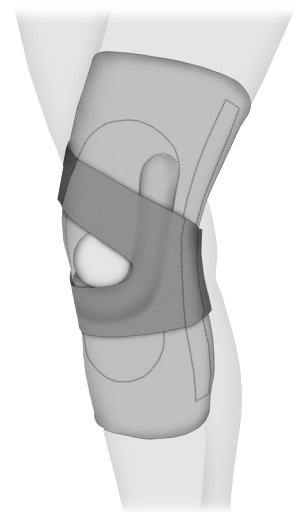

Tubular "J" Buttress

Maintains proper alignment of the patella (kneecap). Provides lateral side support and stabilization.

Adjustable Support Straps

Straps adjust medially for an adjustable amount of compression and increased stability. The unique angle of the straps creates extra support compression across the lateral "J" buttress for increased stabilization.

Flexible Stays

Spiral stays provide medial and lateral stability while maintaining full range of motion.

Seamless Feel

Unique low profile backstitch is extremely strong and durable without the need for seaming tape or adhesive – for a non-irritating feel.

Tapered Sleeve Design

The contoured neoprene sleeve design accommodates curvature of the leg. The brace fits comfortably and is less likely to migrate.

Low Profile, Slip-on Style

Easy to apply and remove, comfortable to wear.

Size	Fits Thigh
XSmall	12 - 13"
Small	14 - 15"
Medium	16 - 17"
Large	18 - 19"
XLarge	20 - 21"
XXLarge	22 - 23"
3XLarge	24 - 25"

Measure four inches above the center of the kneecap. Specify right or left.